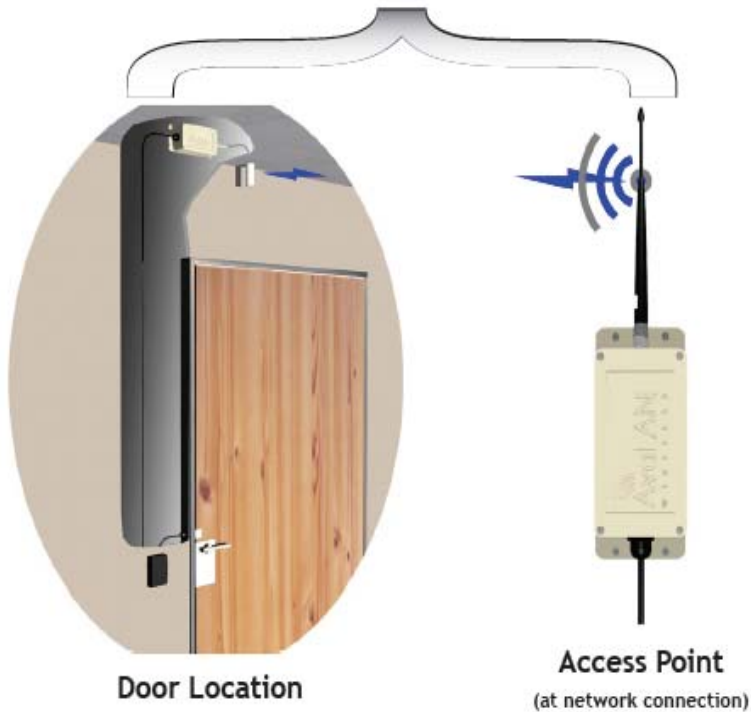

AW-Edge900SK Kit

Complete integrated 900 MHz wireless access control solution for one door. Starter Kit includes:

- (1) HID EdgeReader™ Solo
- (2) Custom AW900xTR Ethernet Radios
- (2) Custom AW900 PoE Adapter Cables
- (2) Inline power splice connector
- (2) AW2 2.5dBi 900 MHz Antenna

AW-Edge900DK Kit

Complete integrated 900 MHz wireless access control kit for second through sixteenth door. Door Kit includes:

- (1) HID EdgeReader™ Solo
- (1) Custom AW900xTR Ethernet Radio
- (1) Custom AW900 PoE Adapter Cables
- (1) Inline power splice connector
- (1) AW2 2.5dBi 900 MHz Antenna

AW-Edge900SK vs AW-Edge900DK

Base Station
(at network connection)

Remote Radio
(at door / gate)

AvaLAN™
WIRELESS

AW-Edge900SK vs AW-Edge900DK

System diagram

First Door / Gate

AW-Edge900SK Kit

2nd - 16th Door / Gate

AW-Edge900DK