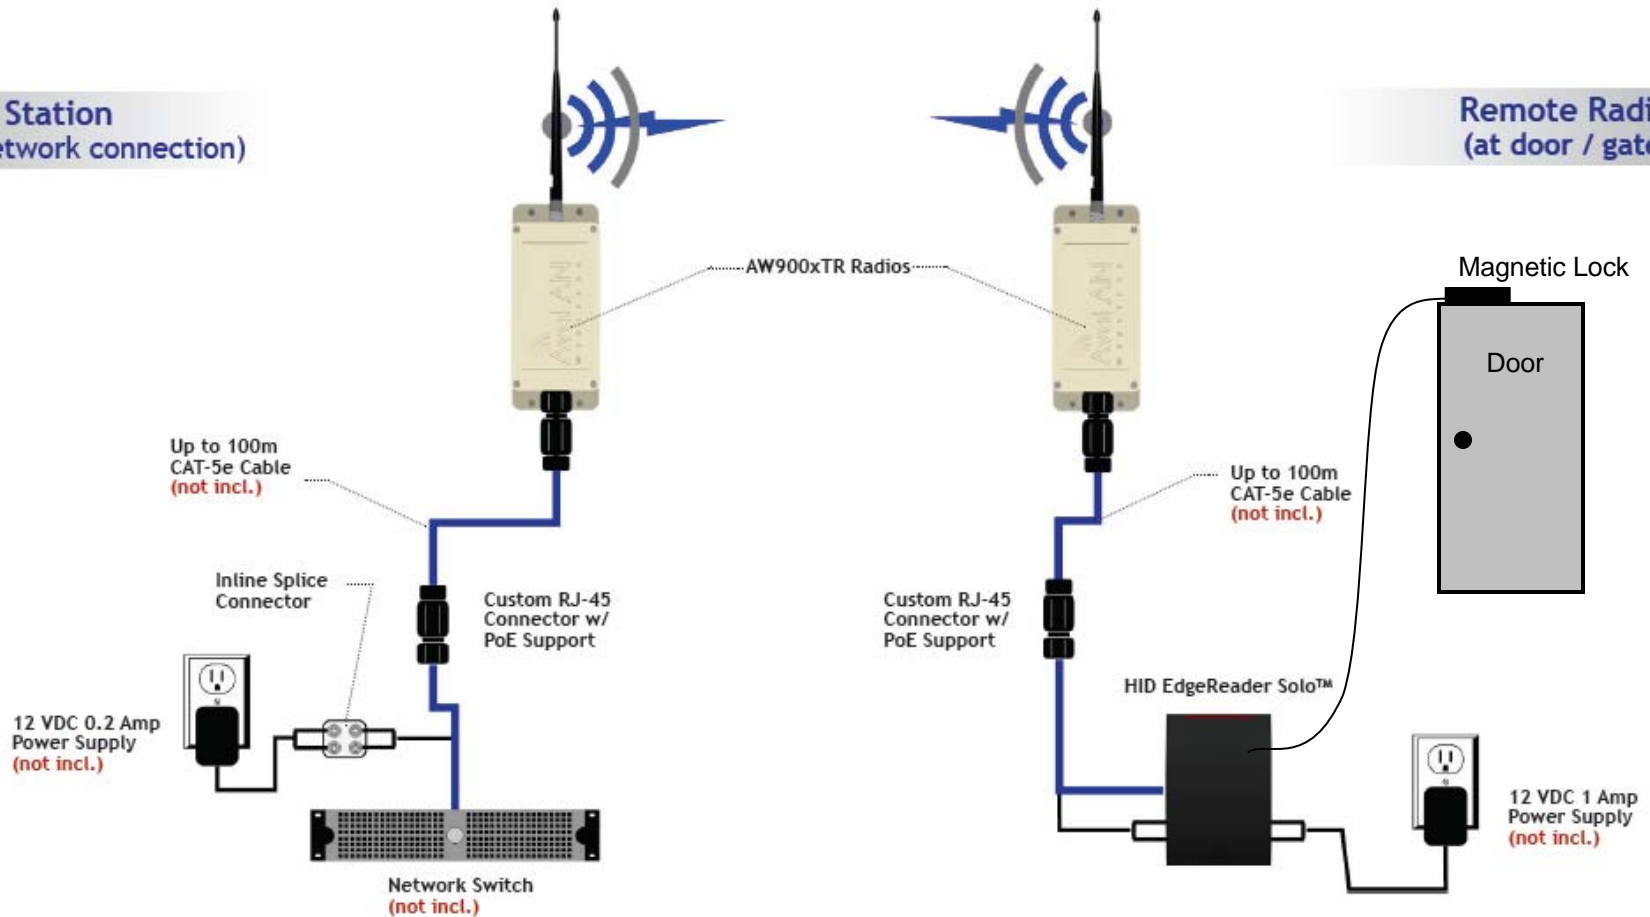

AW-Edge900SK vs AW-Edge900DK

The AW-Edge900 replaces costly cables and labor with a non-line-of-sight, wireless network that enables remote access control of doors and gates. AvaLAN's products offer the ideal combination of price, penetrating range, data rate, security, interference avoidance, Quality of Service, and ease-of-use.

AW-Edge900SK Kit

Complete integrated 900 MHz wireless access control solution for one door. Starter Kit includes:

- (1) HID EdgeReader™ Solo
- (2) Custom AW900xTR Ethernet Radios
- (2) Custom AW900 PoE Adapter Cables
- (2) Inline power splice connector
- (2) AW2 2.5dBi 900 MHz Antenna

AW-Edge900DK Kit

Complete integrated 900 MHz wireless access control kit for second through sixteenth door. Door Kit includes:

- (1) HID EdgeReader™ Solo
- (1) Custom AW900xTR Ethernet Radio
- (1) Custom AW900 PoE Adapter Cables
- (1) Inline power splice connector
- (1) AW2 2.5dBi 900 MHz Antenna

AW-Edge900SK vs AW-Edge900DK

Base Station
(at network connection)

Remote Radio
(at door / gate)

AvaLAN™
WIRELESS

AW-Edge900SK vs AW-Edge900DK

System diagram

First Door / Gate

AW-Edge900SK Kit