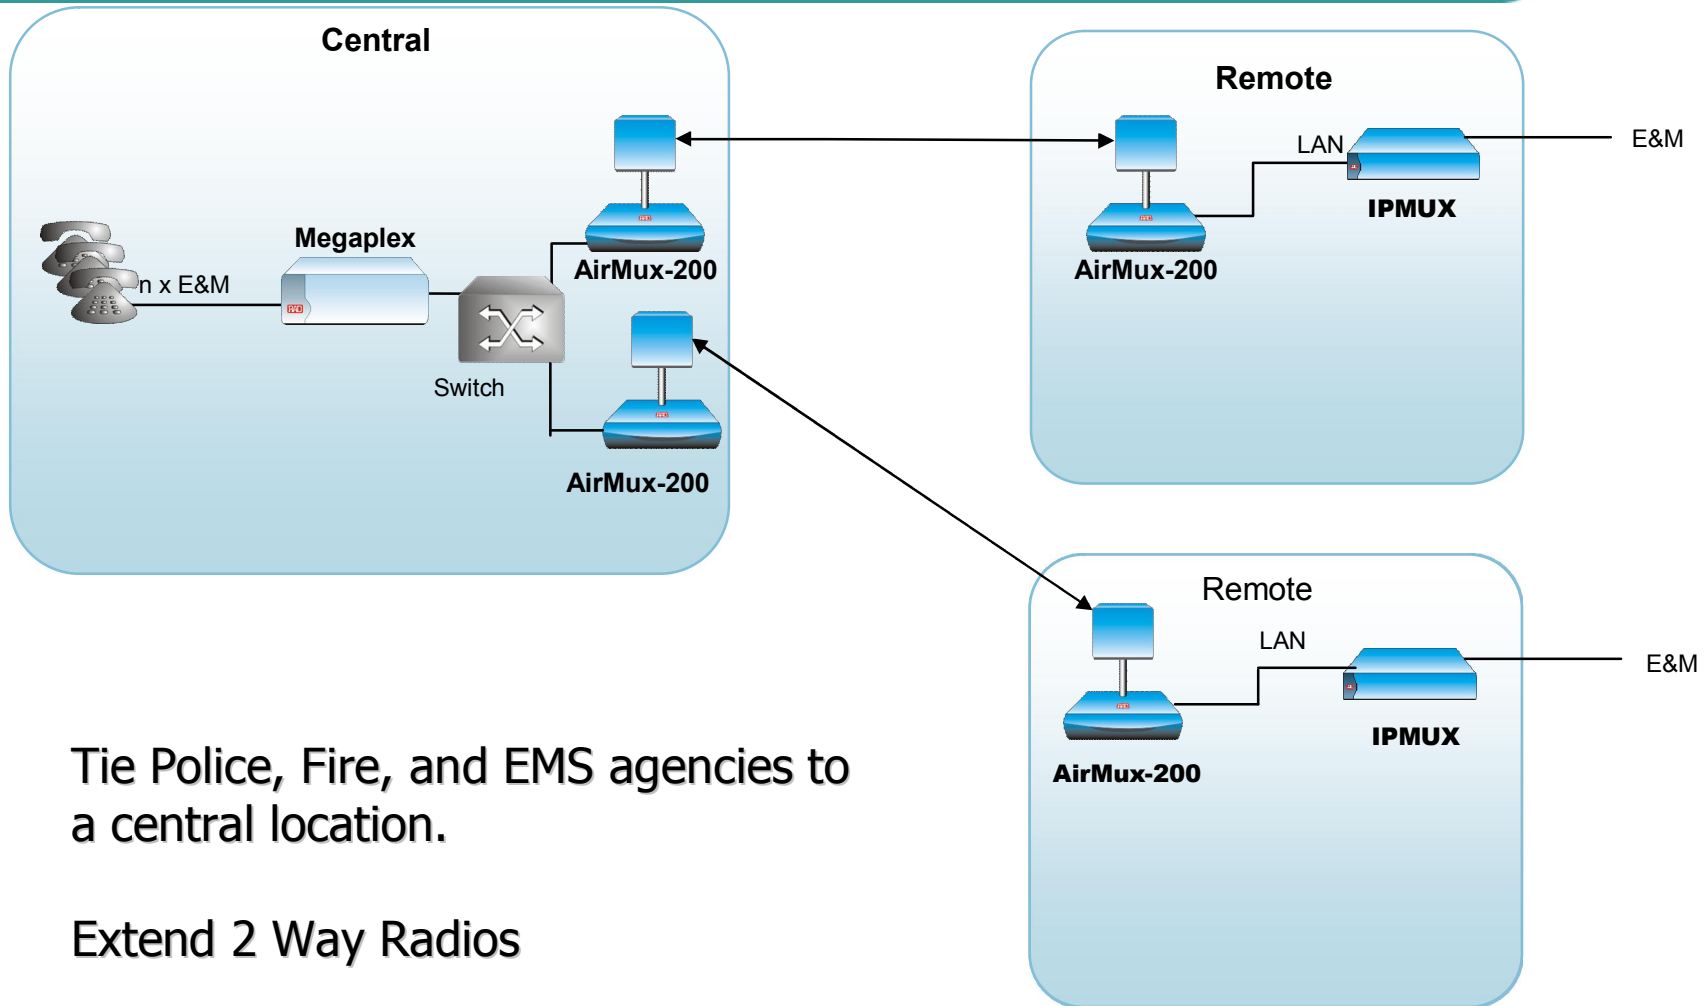

Airmux-200: Wireless E&M Services

Tie Police, Fire, and EMS agencies to a central location.

Extend 2 Way Radios

Airmux-200: Advantage for Disaster Planning

- Rapid Deployment and ease of installation
- T1 and Ethernet in one connection
- Price to performance ratio allows for temporary links to remain as redundancy
- Typical users: military, emergency services, broadcast, etc.