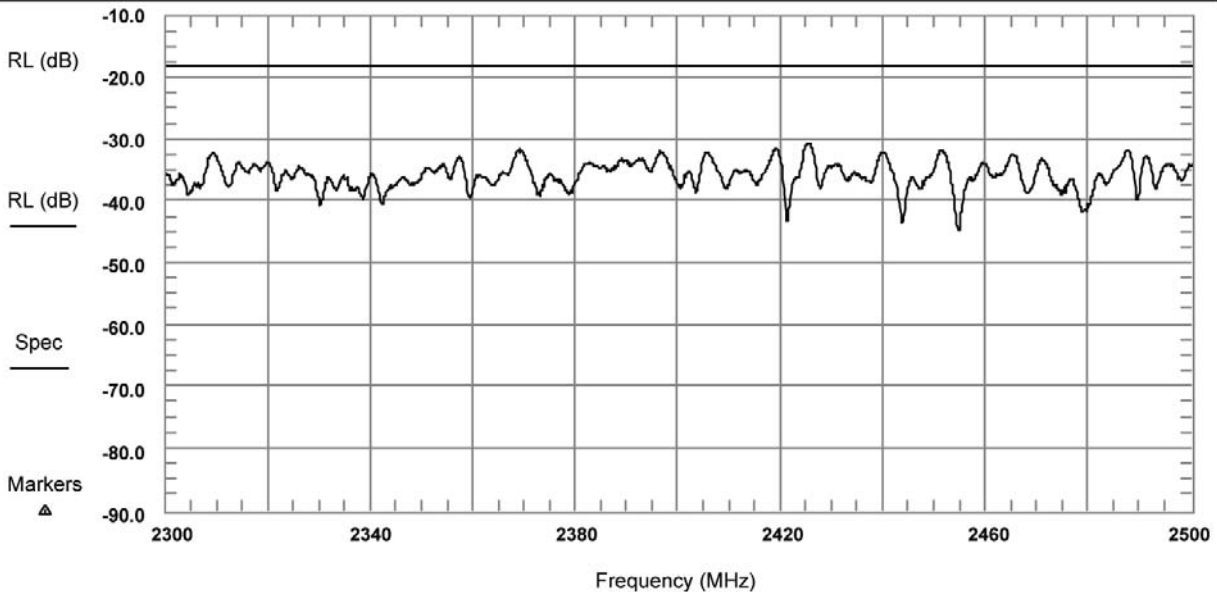

Part #: 810902-014

Time: Tue 22/Jun/2010 10:47:16

Measured Return Loss (Top) vs. Frequency

Customer: TESSCO ICA12

Factory/Sales Order: 2460

Reel Size: 0

Desc: ICA12-50JPL up to 6GHz

Section #: 7C2

Tester: Allan Tonkowicz

Reel #: COIL

Mech. Length (ft): 150

Part #: 810902-014

Time: Tue 22/Jun/2010 10:47:16

Measured Return Loss (Top) vs. Frequency

Customer: TESSCO ICA12

Factory/Sales Order: 2460

Reel Size: 0

Desc: ICA12-50JPL up to 6GHz

Section #: 7C2

Tester: Allan Tonkowicz

Reel #: COIL

Mech. Length (ft): 150

Part #: 810902-014

Time: Tue 22/Jun/2010 10:47:16