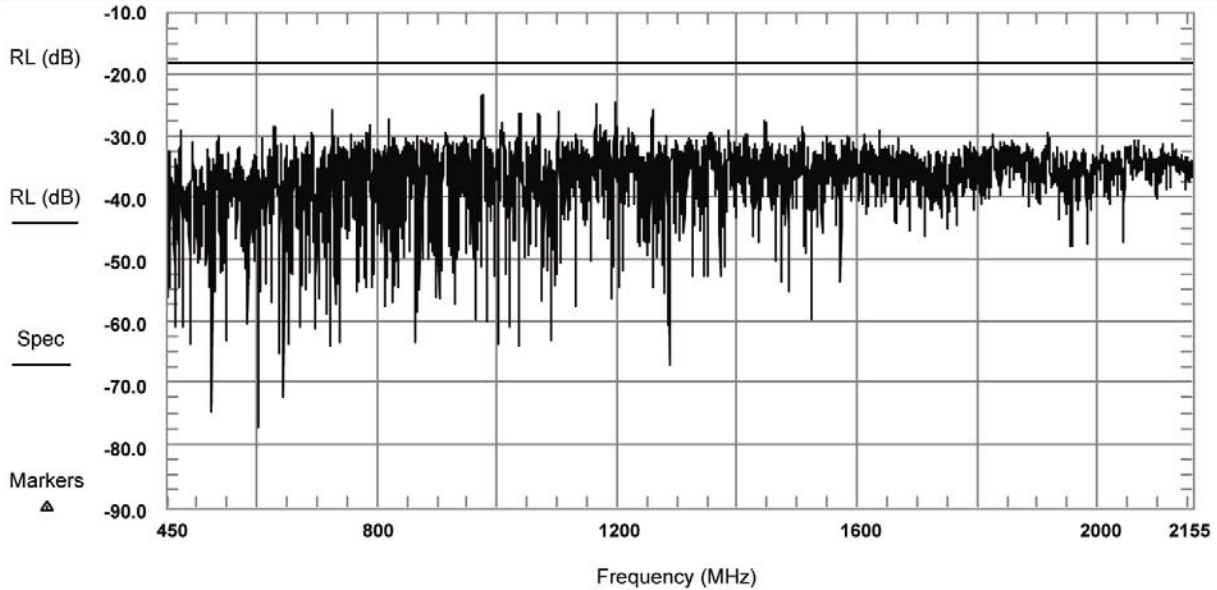

Customer: TESSCO ICA12

Factory/Sales Order: 2460

Reel Size: 0

Desc: ICA12-50JPL up to 6GHz

Section #: 7C2

Tester: Allan Tonkowicz

Reel #: COIL

Mech. Length (ft): 150

Part #: 810902-014

Time: Tue 22/Jun/2010 10:47:16

Measured Return Loss (Top) vs. Frequency

Customer: TESSCO ICA12

Factory/Sales Order: 2460

Reel Size: 0

Desc: ICA12-50JPL up to 6GHz

Section #: 7C2

Reel Size: 0

Desc: ICA12-50JPL up to 6GHz

Section #: 7C2

Tester: Allan Tonkowicz

Reel #: COIL

Mech. Length (ft): 150

Part #: 810902-014

Time: Tue 22/Jun/2010 10:47:16

Measured Return Loss (Top) vs. Frequency