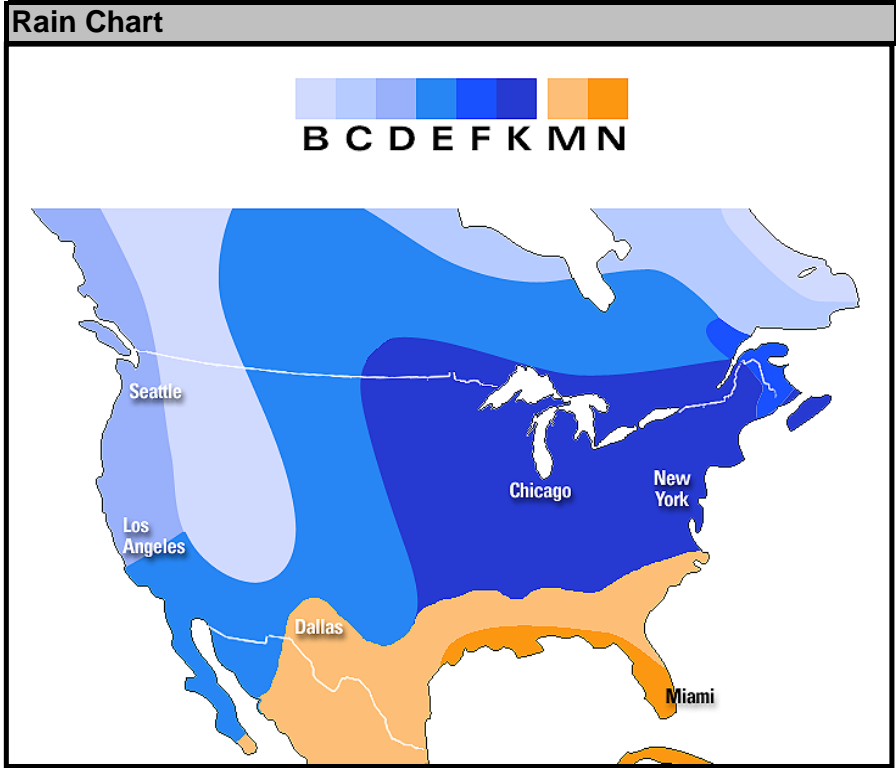

Blast Availability Chart (305228)							
	Zone B	Zone C	Zone D	Zone E	Zone K	Zone M	Zone N
0.5 miles	99.999	99.999	99.999	99.999	99.999	99.999	99.999
1.0 miles	99.999	99.999	99.999	99.999	99.999	99.999	99.999
1.5 miles	99.999	99.999	99.999	99.999	99.999	99.997	99.995
2.0 miles	99.999	99.999	99.999	99.999	99.997	99.99	99.975
2.5 miles	99.999	99.999	99.999	99.9975	99.995	99.975	99.95

Core Availability Chart (341730)							
	Zone B	Zone C	Zone D	Zone E	Zone K	Zone M	Zone N
0.5 miles	99.999	99.999	99.999	99.999	99.999	99.999	99.999
1.0 miles	99.999	99.999	99.999	99.999	99.999	99.999	99.999
1.5 miles	99.999	99.999	99.999	99.999	99.999	99.999	99.997
2.0 miles	99.999	99.999	99.999	99.999	99.999	99.997	99.99
2.5 miles	99.999	99.999	99.999	99.999	99.997	99.99	99.97
3.0 miles	99.999	99.999	99.999	99.9975	99.995	99.975	99.95
3.5 miles	99.999	99.999	99.999	99.997	99.99	99.97	99.9
4.0 miles	99.998	99.998	99.998	99.997	99.975	99.96	

Extended Warranties
Blast one year: 333472
Blast two year: 373585
Core one year: 353789
Core two year: 323486
Standard and extended warranties include advanced replacement

Contact TESSCO Today!
800.472.7373 | TESSCO.com