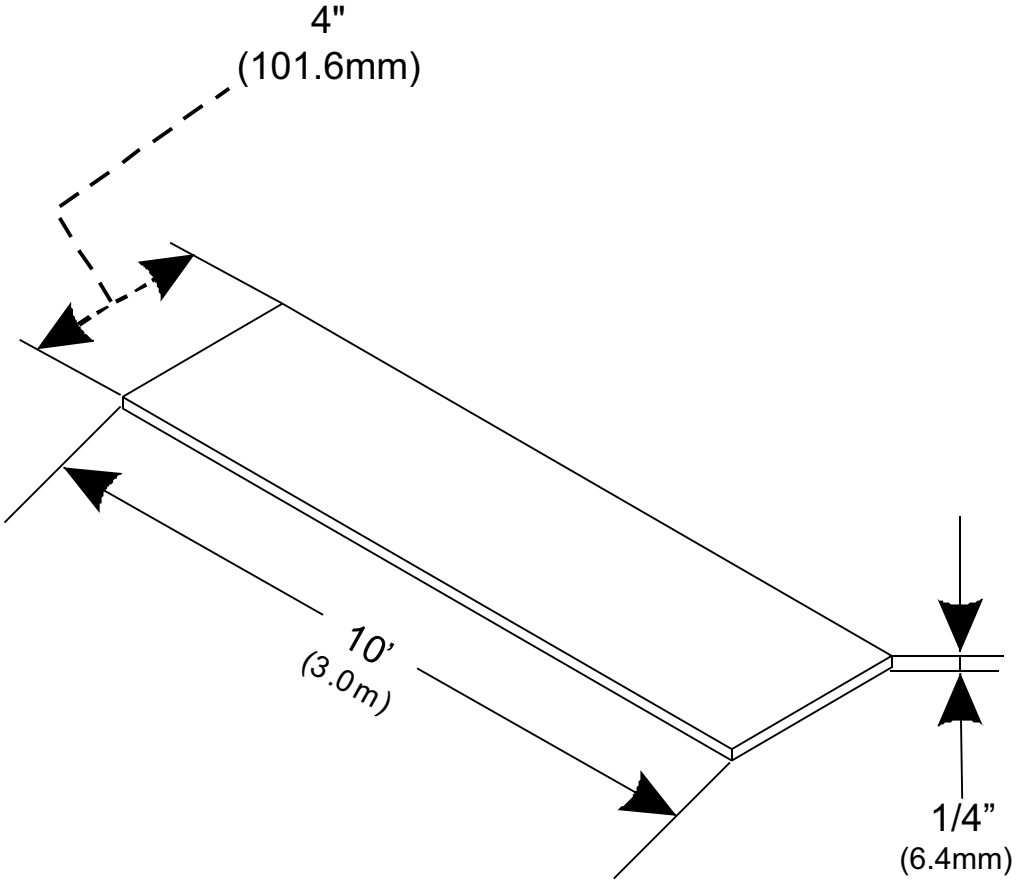

73567

Cable Tray Sleeper Pad

Part #	Description	Weight LBS
73567	Cable Tray Sleeper Pad	5.8

Cable Tray Sleeper Pad

Global Logistics Center
 11126 McCormick Road
 Hunt Valley, MD 21031-1494
 410-229-1000 tel 410-527-0005 fax