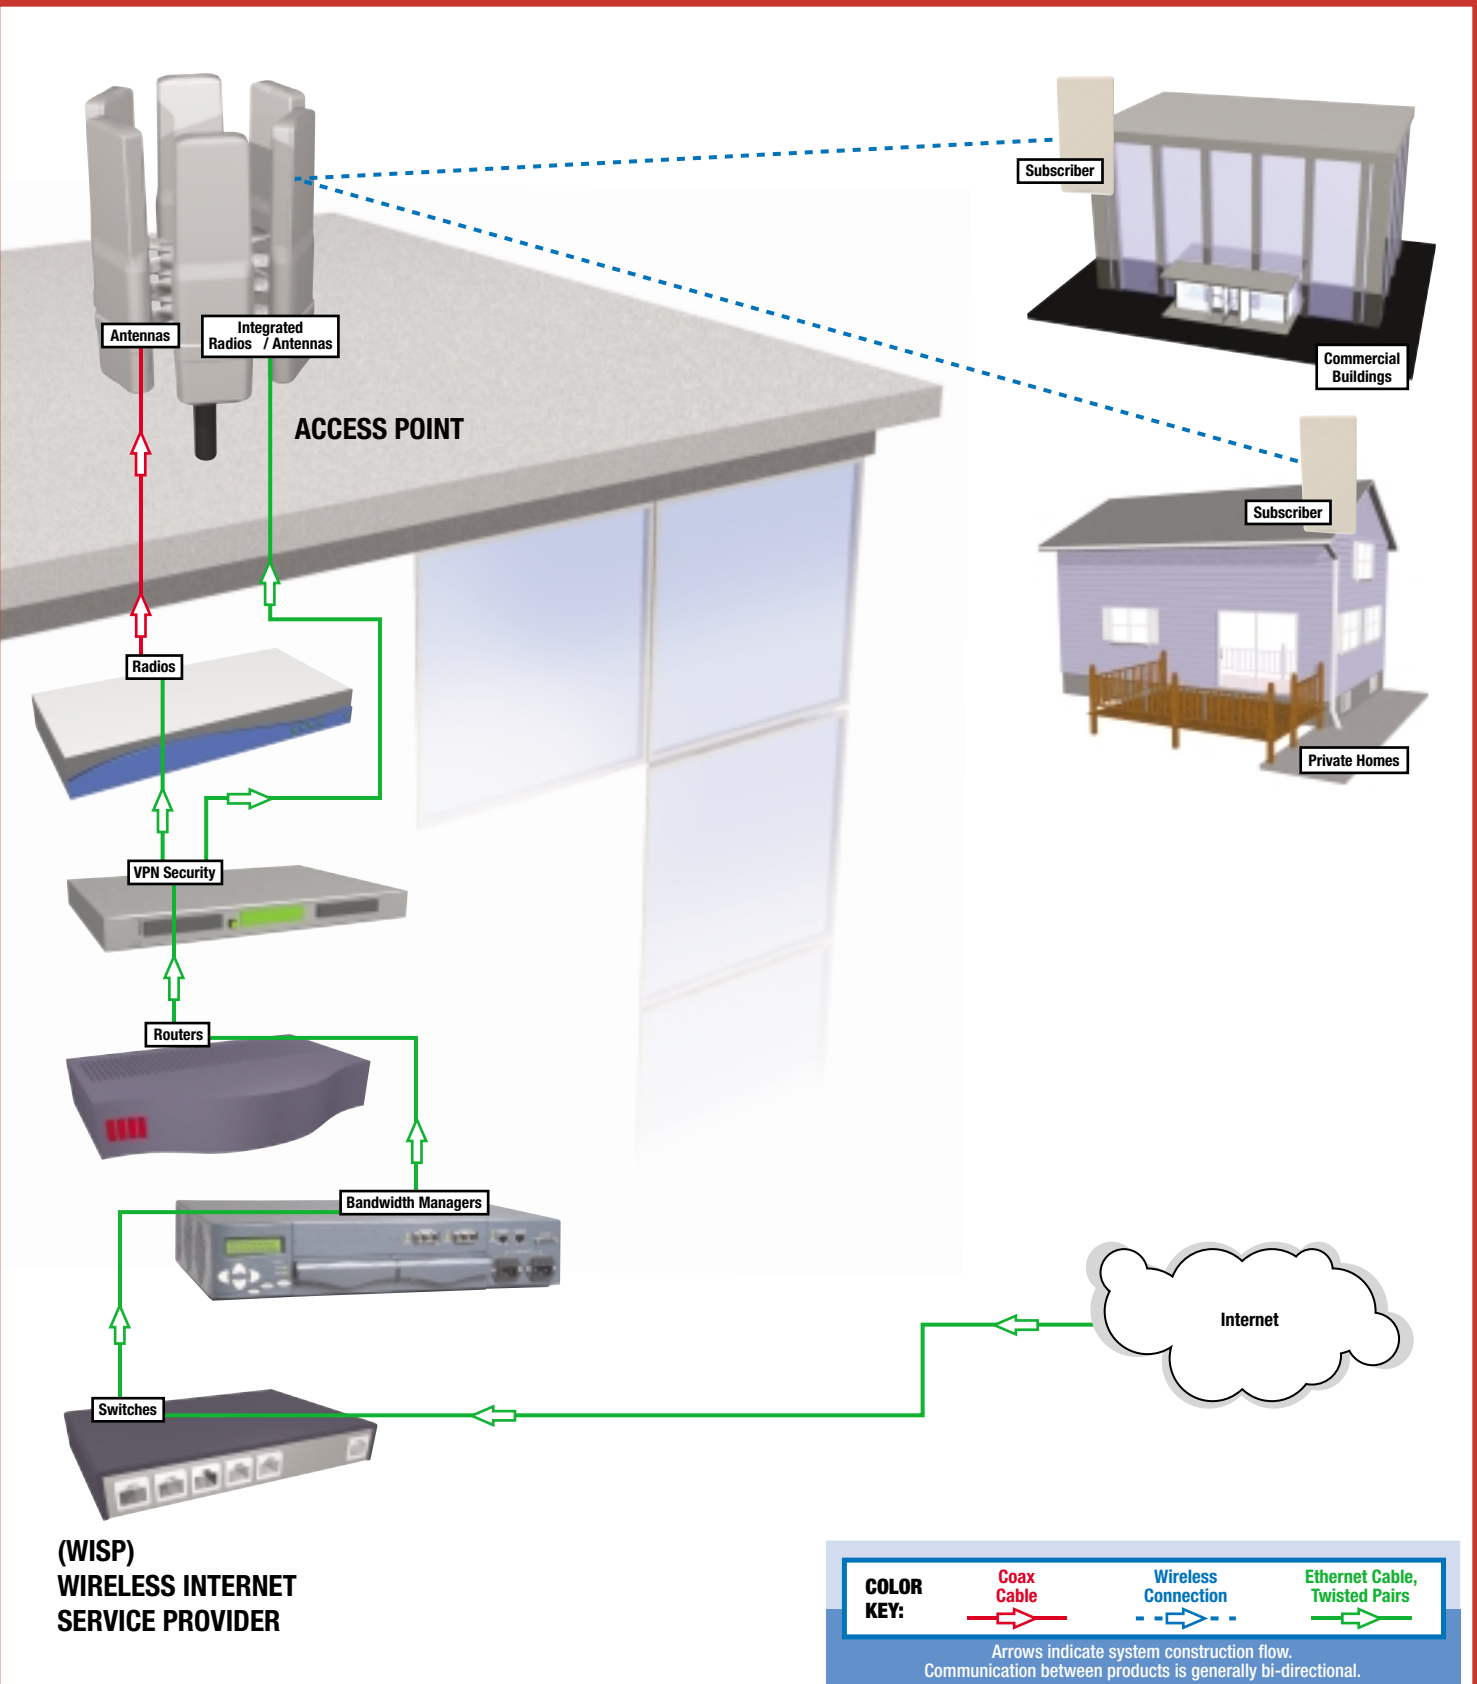

*Illustrated Applications from TESSCO*

**(WISP)  
WIRELESS INTERNET  
SERVICE PROVIDER**

**COLOR  
KEY:**

Coax  
Cable

Wireless  
Connection

Ethernet Cable,  
Twisted Pairs

Arrows indicate system construction flow.  
Communication between products is generally bi-directional.