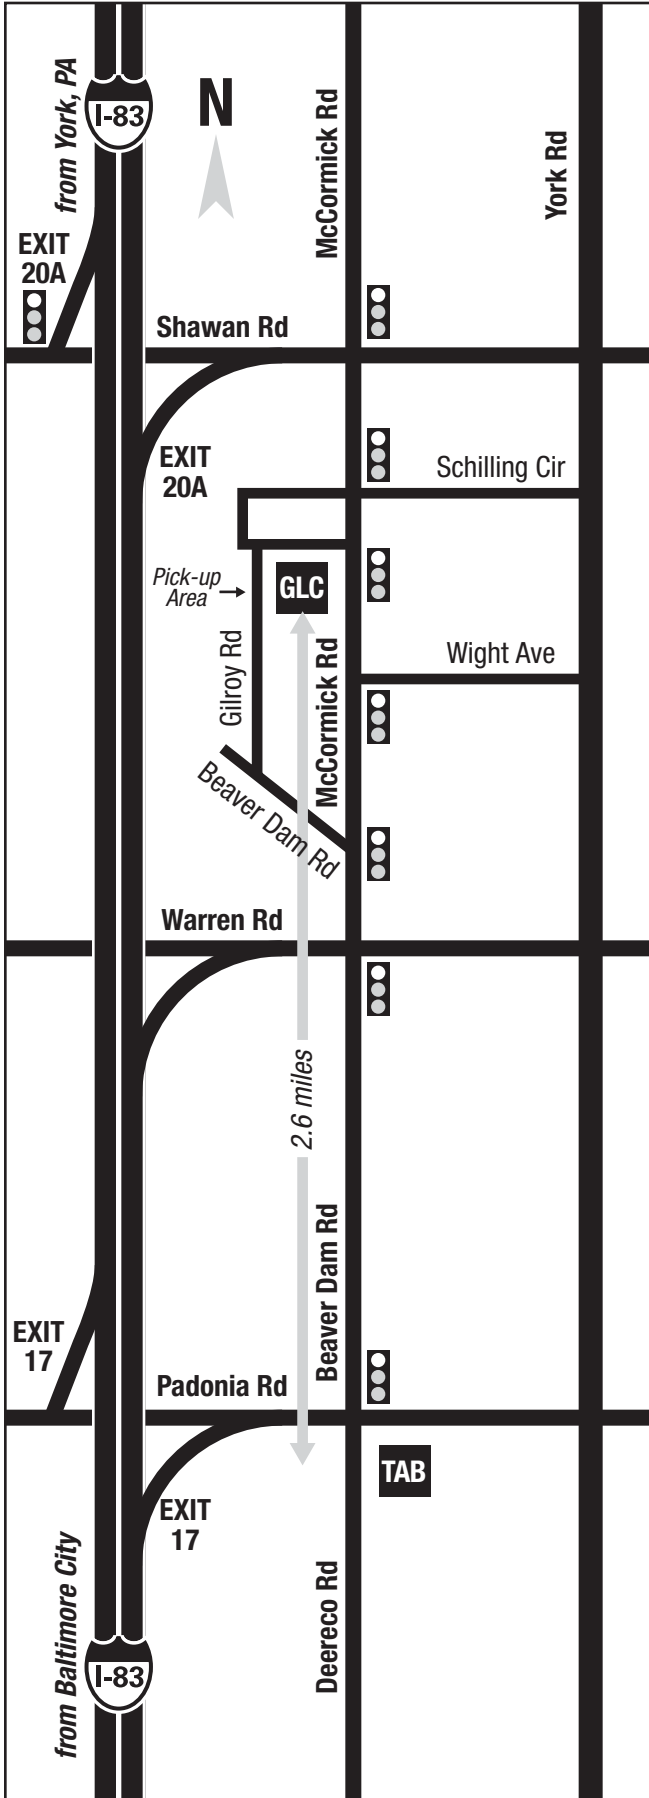

Travel Directions

The Atrium Building (TAB)

375 W. Padonia Road
Timonium, MD 21093
1-410-229-1000

From Baltimore, MD or York, PA using I-83

- From I-83 use **Exit 17, Padonia Road** heading East toward Timonium.
- Turn right onto **Deereco Road** (1st traffic light).
- Make an immediate left (from Deereco Road) into the parking lot of The Atrium Building.
- Visitor parking is along the entire front of the building (additional parking in the rear).
- Proceed through the front doors to the Welcome Center, on your right.

From Washington, DC using I-95

- From I-95 use **Exit 49B, I-695** toward Towson (bear left).
- From I-695 use **Exit 24, I-83 North**.
- Follow directions above:
From Baltimore, MD or York, PA using I-83

From New York using I-95

- From I-95 use **Exit 64B, I-695** toward Towson (bear right).
- From I-695 use **Exit 24, I-83 North**.
- Follow directions above:
From Baltimore, MD or York, PA using I-83